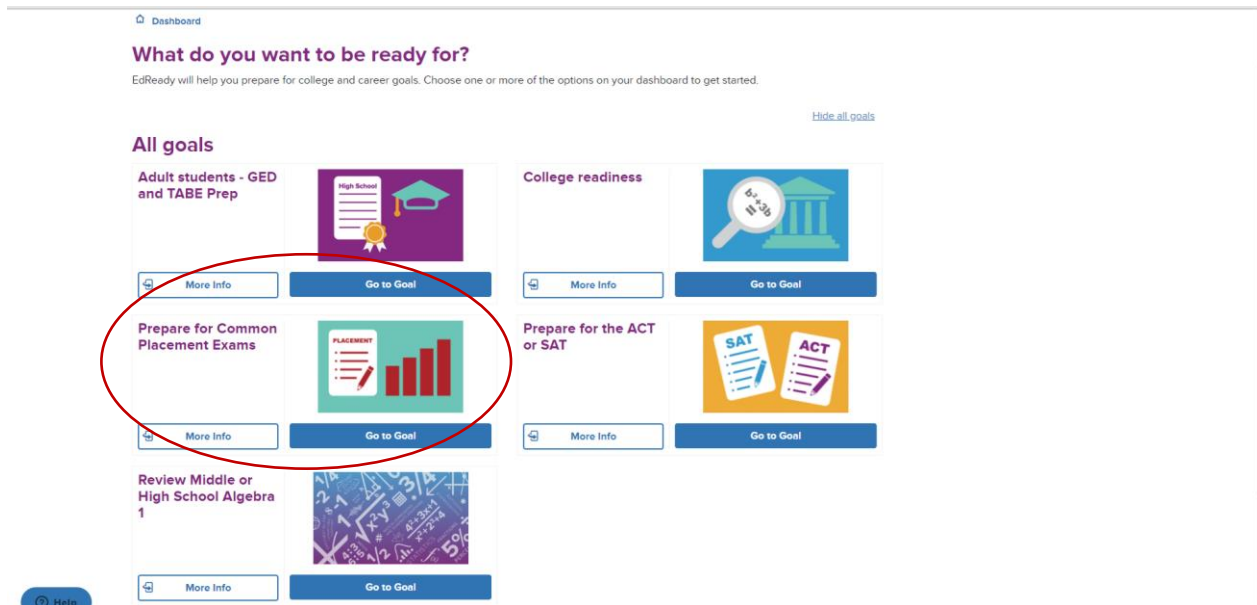

Create a free account

On the Dashboard, click on Prepare for Common Placement Exams

It may have you click on Go to Goal but once you get to the following screen, you are in the right place.

Click on Show Details and then Start Diagnostics to begin the test.

Once the test is submitted, it will calculate your results and break them down for each area like below. The View Study Path is also helpful for direction on what to study.

To further get some details on how you did, you can click on each unit (i.e. Identifying Main Ideas). Clicking on a unit will take you to a new screen where you can learn or test on that specific topic/unit and focus on those areas where you really struggle.