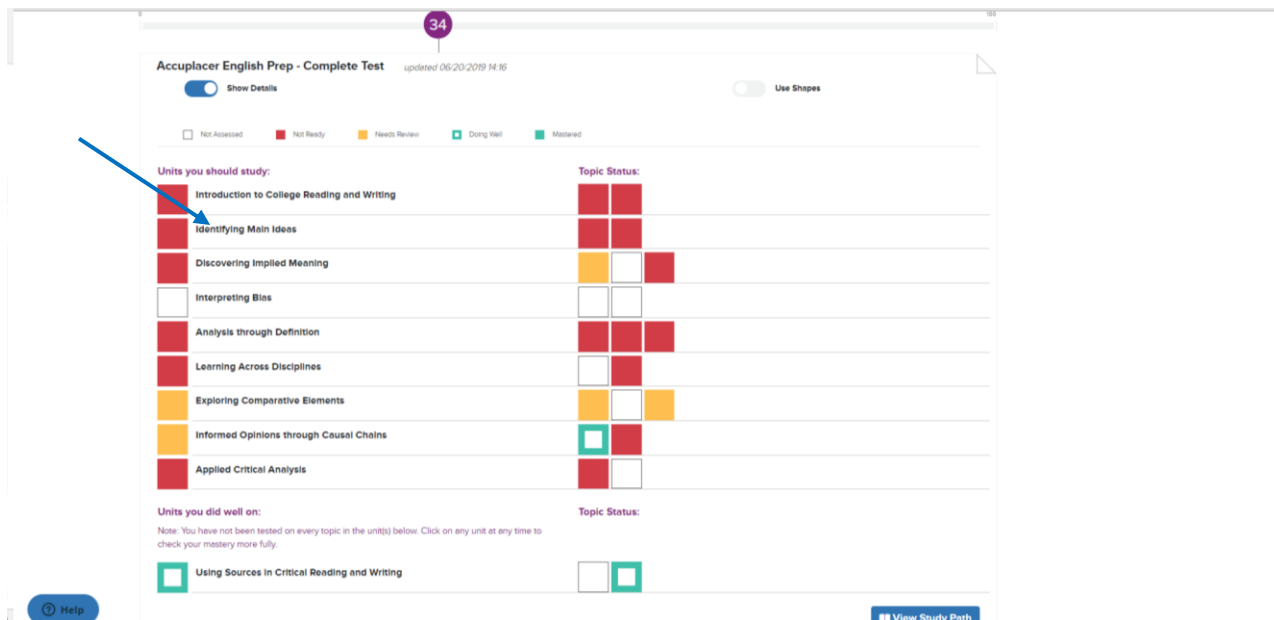

Create a free account

On the Dashboard, click on Prepare for Common Placement Exams

It may have you click on Go to Goal but once you get to the following screen, you are in the right place.

Click on Show Details and then Start Diagnostics to begin the test.

Once the test is submitted, it will calculate your results and break them down for each area like below. The View Study Path is also helpful for direction on what to study.

To further get some details on how you did, you can click on each unit (i.e. Identifying Main Ideas). Clicking on a unit will take you to a new screen where you can learn or test on that specific topic/unit and focus on those areas where you really struggle.