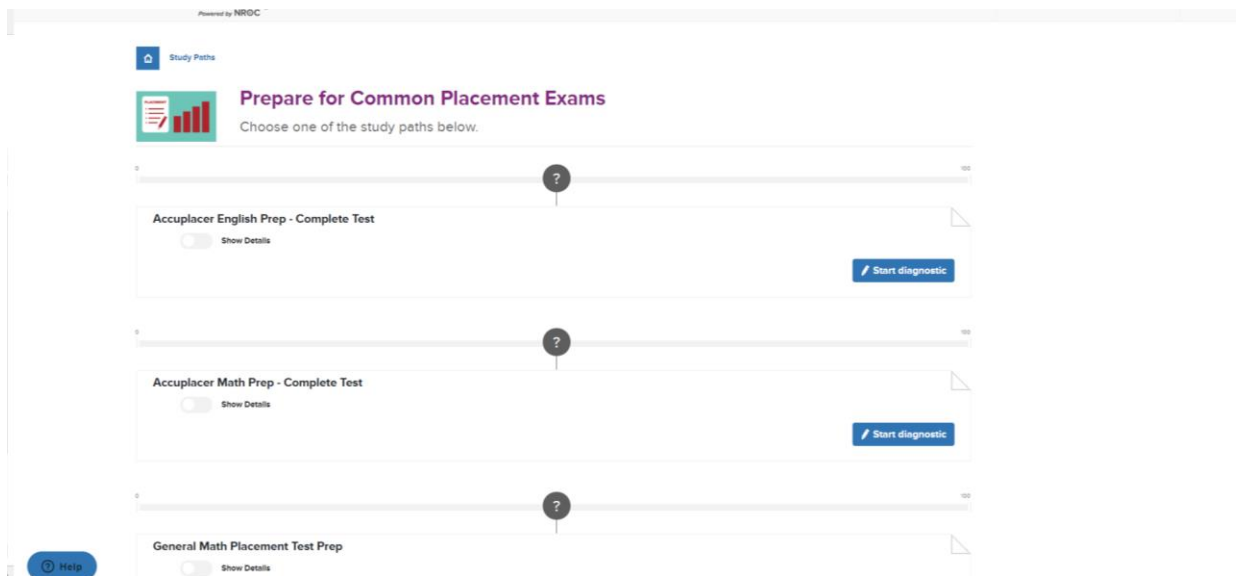

Create a free account

On the Dashboard, click on Prepare for Common Placement Exams

It may have you click on Go to Goal but once you get to the following screen, you are in the right place.

Click on Show Details and then Start Diagnostics to begin the test.

Once the test is submitted, it will calculate your results and break them down for each area like below. The View Study Path is also helpful for direction on what to study.

To further get some details on how you did, you can click on each unit (i.e. Identifying Main Ideas). Clicking on a unit will take you to a new screen where you can learn or test on that specific topic/unit and focus on those areas where you really struggle.